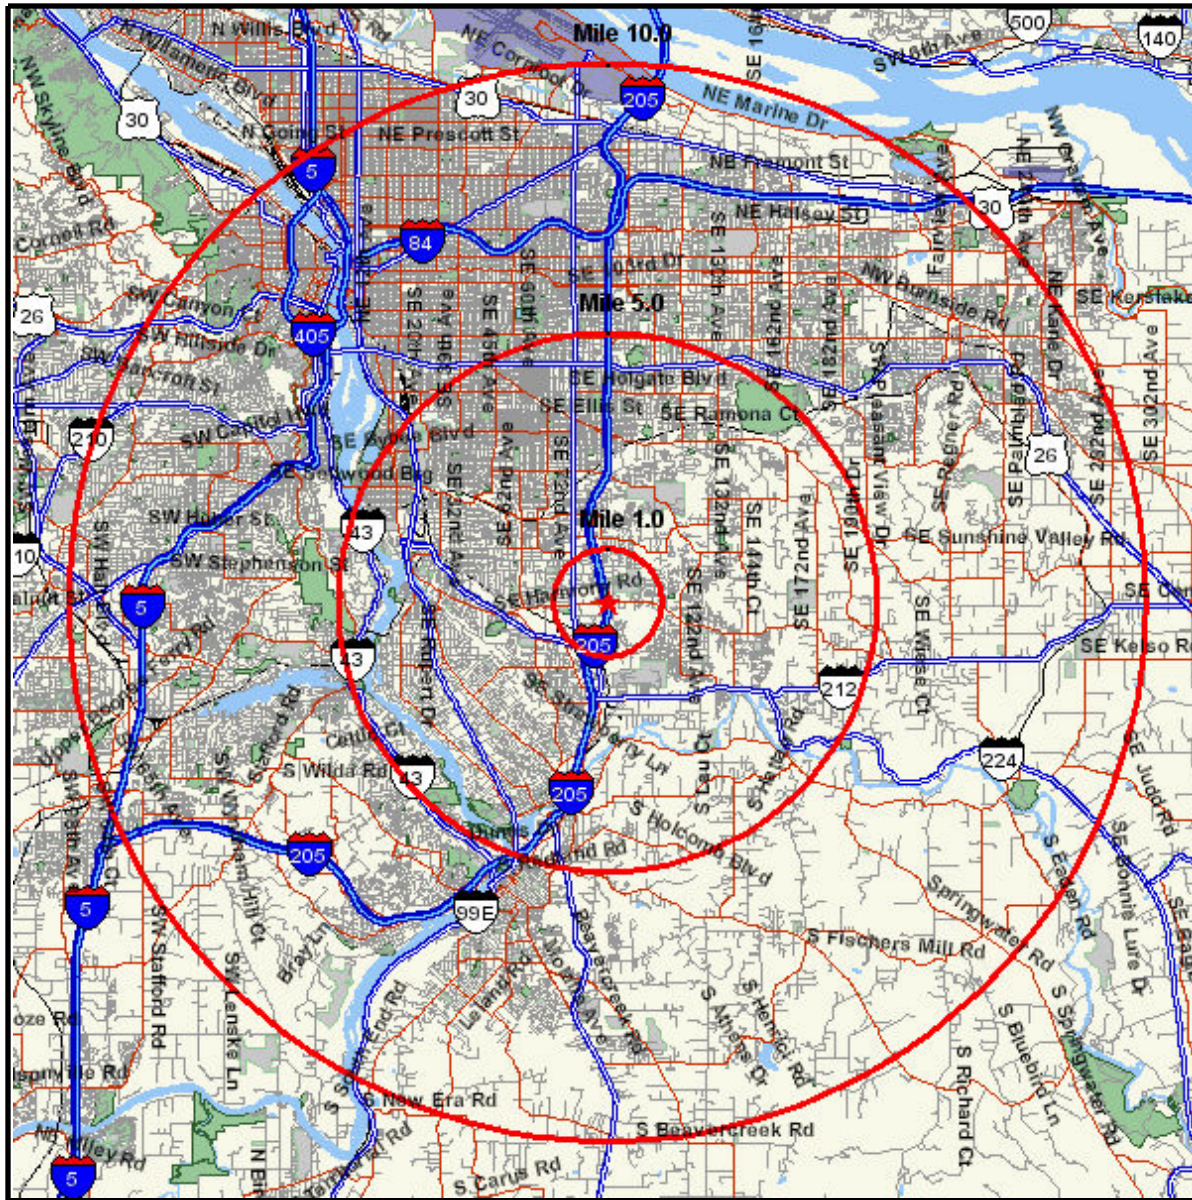

# Area Map

Prepared For: SUNNYSIDE MARKET AREA  
Project Code: Clackamas Town Center Area

Order #: 963584330  
Site: 01

SUNNYSIDE MARKET AREA,  
Coord: 45.433300, -122.565800  
Radius - See Appendix for Details

## Area Map

Prepared For: SUNNYSIDE MARKET AREA  
Project Code: Clackamas Town Center Area

Order #: 963584330  
Site: 01

### Appendix: Area Listing

#### Area Name: SUNNYSIDE MARKET AREA

Type: Radius