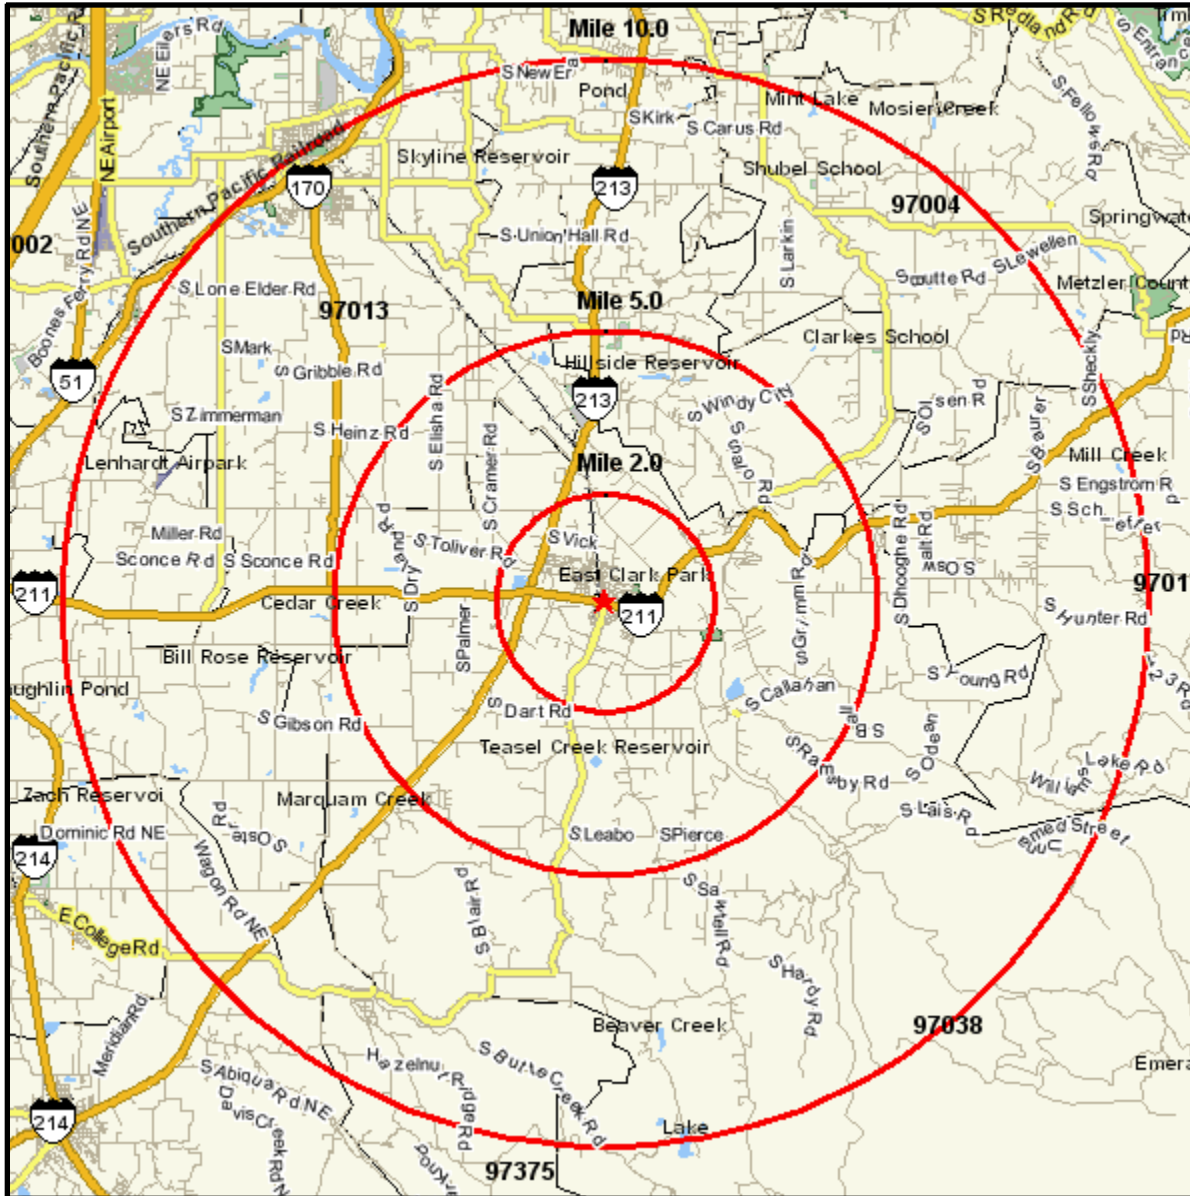

Area Map

Prepared For:

Order #: 968080119
Site: 03

CITY OF MOLALLA MARKET AREA,

Coord: 45.1474, -122.577296
Radius - See Appendix for Details

Area Map

Prepared For:

Order #: 968080119
Site: 03

Appendix: Area Listing

Area Name: CITY OF MOLALLA MARKET AREA

Type: Radius 1

Radius Definition:

W MAIN ST AT S MOLALLA AVE
MOLALLA, OR 97038

Center Point: 45.147400 -122.577296
Circle/Band: 0.00 - 2.00

Area Name: CITY OF MOLALLA MARKET AREA

Type: Radius 2

Radius Definition:

W MAIN ST AT S MOLALLA AVE
MOLALLA, OR 97038

Center Point: 45.147400 -122.577296
Circle/Band: 0.00 - 5.00

Area Name: CITY OF MOLALLA MARKET AREA

Type: Radius 3

Radius Definition:

W MAIN ST AT S MOLALLA AVE
MOLALLA, OR 97038

Center Point: 45.147400 -122.577296
Circle/Band: 0.00 - 10.00