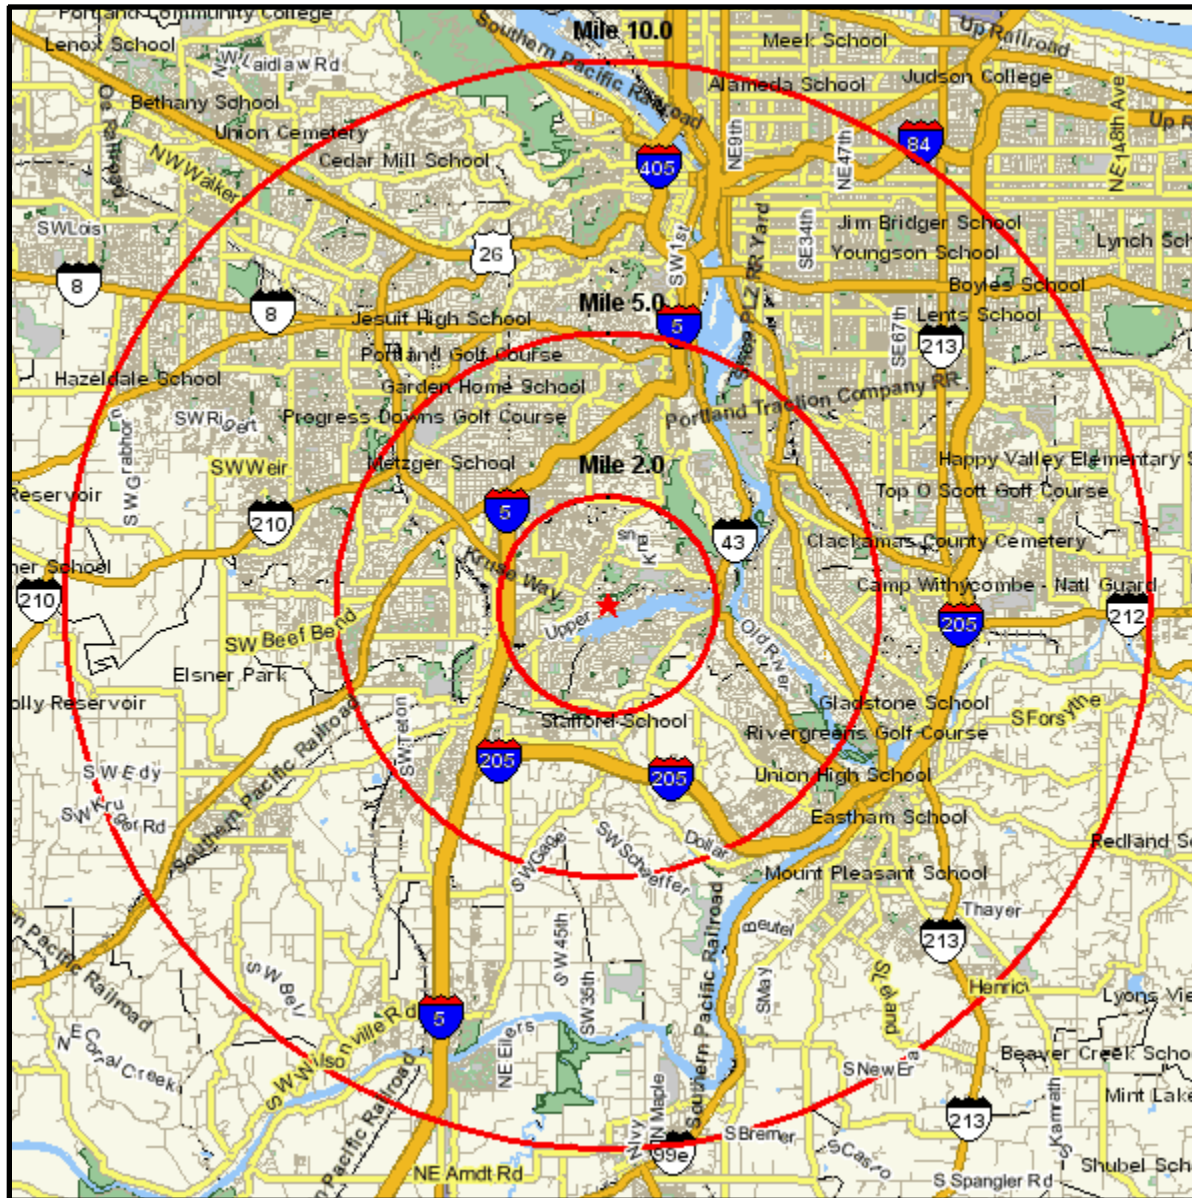

# Area Map

Prepared For:

Order #: 968080244

Site: 03

LAKE OSWEGO MARKET AREA,

Coord: 45.4124, -122.7058

Radius - See Appendix for Details

### Area Name: LAKE OSWEGO MARKET AREA

Type: Radius 1

**Radius Definition:**

---

LAKEVIEW BLVD AT IRON MOUNTAIN BLVD  
LAKE OSWEGO, OR 97035

Center Point: 45.412400 -122.705800  
Circle/Band: 0.00 - 2.00

### Area Name: LAKE OSWEGO MARKET AREA

Type: Radius 2

**Radius Definition:**

---

LAKEVIEW BLVD AT IRON MOUNTAIN BLVD  
LAKE OSWEGO, OR 97035

Center Point: 45.412400 -122.705800  
Circle/Band: 0.00 - 5.00

### Area Name: LAKE OSWEGO MARKET AREA

Type: Radius 3

**Radius Definition:**

---

LAKEVIEW BLVD AT IRON MOUNTAIN BLVD  
LAKE OSWEGO, OR 97035

Center Point: 45.412400 -122.705800  
Circle/Band: 0.00 - 10.00