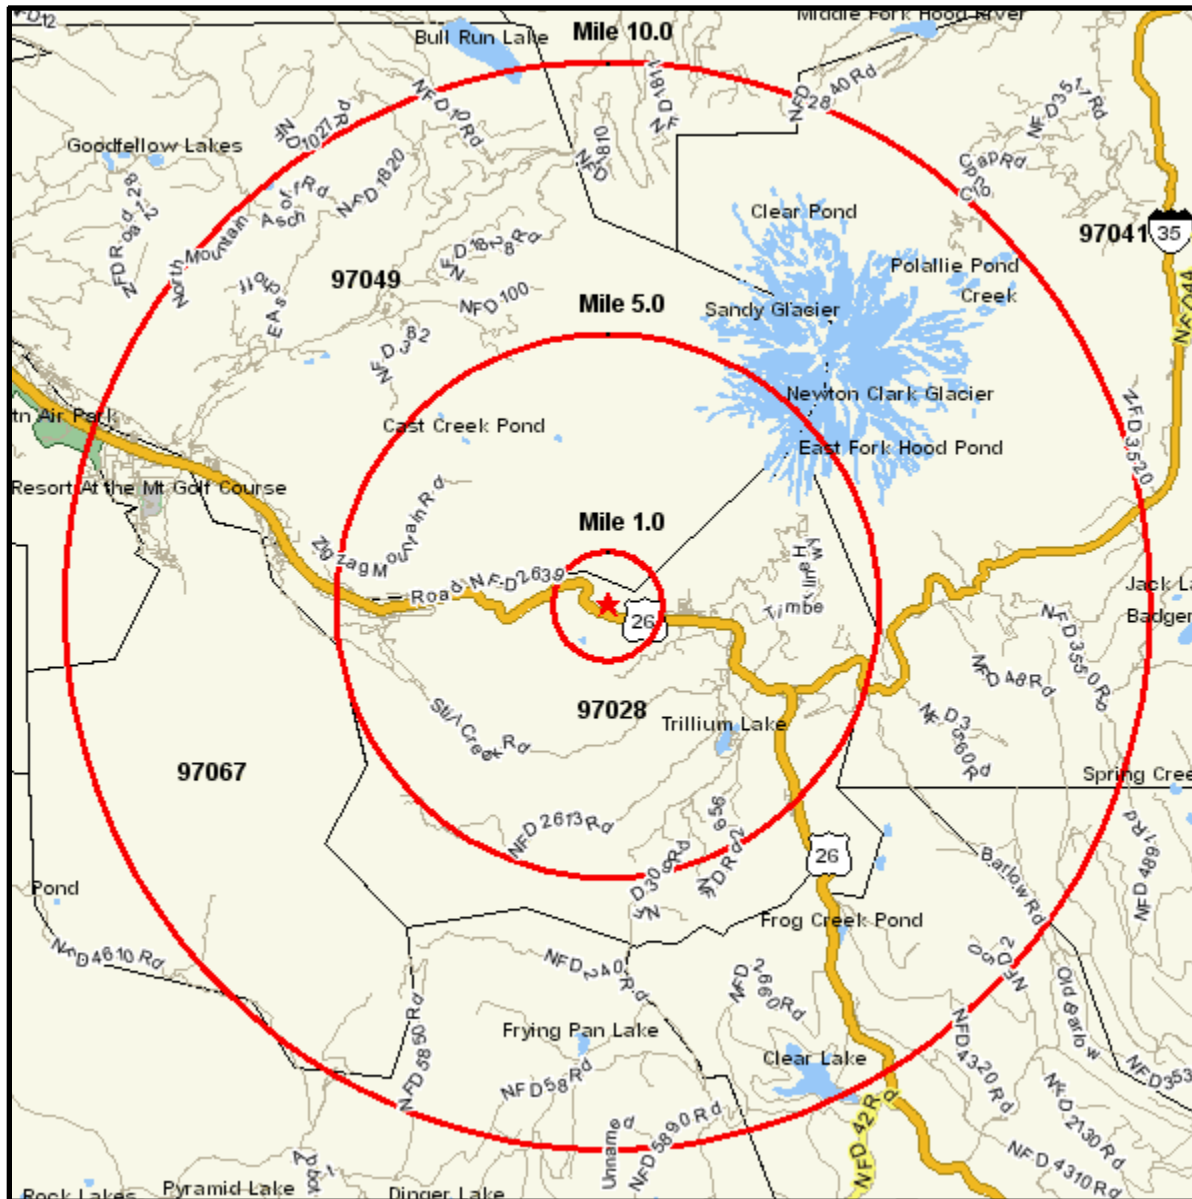

# Area Map

Prepared For:

Order #: 968080194  
Site: 03

GOVERNMENT CAMP MARKET AREA,  
GOVERNMENT CAMP, OR 97028  
Coord: 45.30611801147461,  
-121.7833251953125  
Radius - See Appendix for Details

## Appendix: Area Listing

### Area Name: GOVERNMENT CAMP MARKET AREA

Type: Radius 1

**Radius Definition:**

---

GOVERNMENT CAMP, OR 97028	Center Point:	45.306118	-121.783325
	Circle/Band:	0.00	- 1.00

### Area Name: GOVERNMENT CAMP MARKET AREA

Type: Radius 2

**Radius Definition:**

---

GOVERNMENT CAMP, OR 97028	Center Point:	45.306118	-121.783325
	Circle/Band:	0.00	- 5.00